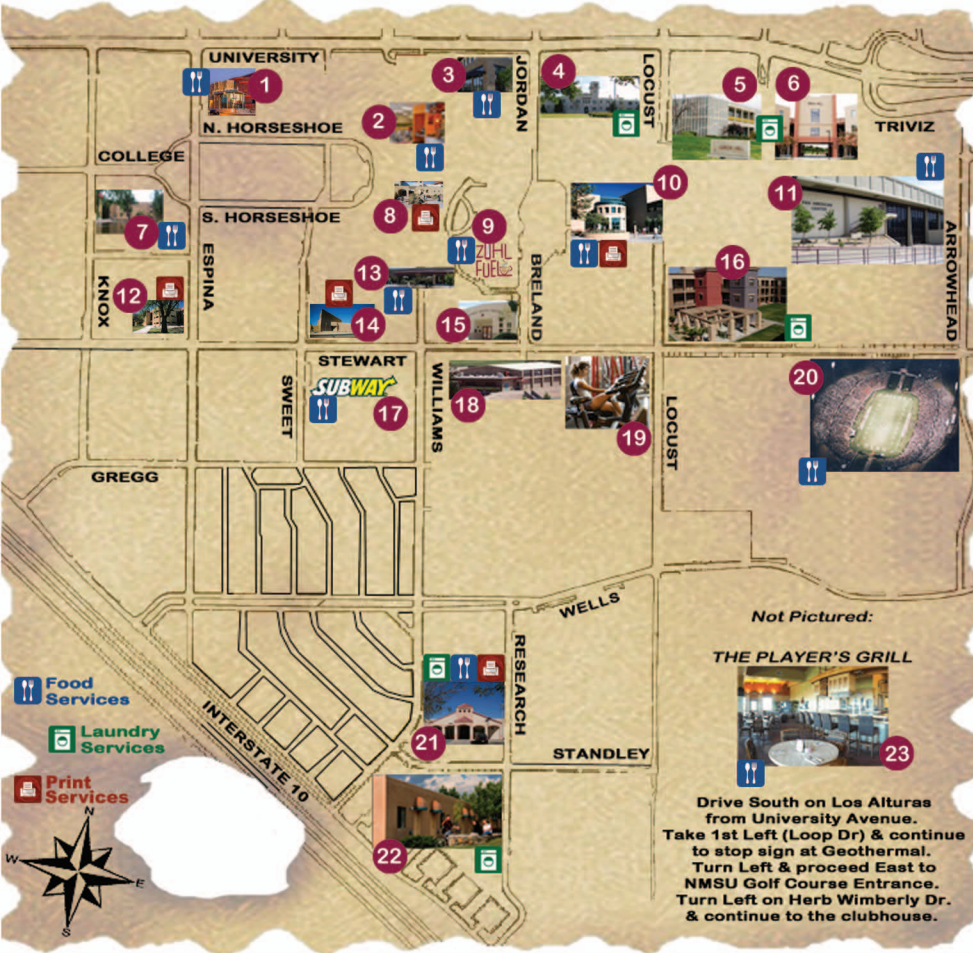

Frenger Food Court

Chihuahuas Restaurant: <i>Mexican Cuisine</i>	373-7165	Monday-Thursday: 7:30am-4pm	Friday: 7:30am-2:30pm
Dick's Café/Smokey Dick's BBQ: <i>Burgers & Hotdogs</i>	650-6980	Monday-Friday: 8am-3pm	
Mix Pacific Rim: <i>Teriyaki, Wraps and Rolls</i>	N/A	Monday-Friday: 8:30am-3pm	
Pastaggio's Italian: <i>Pizza, Pasta, Meatballs</i>	N/A	Monday-Thursday: 10:30am-4pm	Friday: 10:30am-2pm
TCBY Treats/Coffee Haus: <i>Sandwiches & Yogurt</i>	646-4001	Monday-Thursday: 7:30am-4:30pm	Friday: 7:30am-4pm

O'Donnell Hall

Subway: <i>Submarine Sandwiches, Soups & Pizza</i>	646-5021	Monday-Thursday: 7am-6pm	Friday: 7am-3pm
--	----------	--------------------------	-----------------

Vista Del Monte

Aggie Express: <i>Full Convenience Store</i>	646-7788	Monday-Friday: 7am-8pm	Saturday & Sunday: 10am-2pm
--	----------	------------------------	-----------------------------

All About Discovery!™

New Mexico State University Dining Services
dining.nmsu.edu

- 1 Center for the Arts Tickets & Concessions
- 2 College Canteen (Health & Social Services)
- 3 Barnes & Noble and Panda Express
- 4 Rhodes-Garrett-Hamiel Laundry Services
- 5 Garcia Hall Laundry Services
- 6 Piñon Hall Laundry Services
- 7 Aggies Grill & Sam Steel Café (Gerald Thomas)
- 8 Hardman & Jacobs Learning Center Printing
- 9 Zuhl Fuel (Zuhl Library)
- 10 Corbett Center Student Union Food Court, Corbett Corner, Taos Restaurant & Printing
- 11 Pan American Center Tickets & Concessions
- 12 Knox Hall Printing
- 13 Frenger Food Court
- 14 Computer Center Printing
- 15 Campus Health Center
- 16 Chamisa Village Laundry Services
- 17 Subway™ (O'Donnell Hall)
- 18 Aquatic Center
- 19 Activity Center & Outdoor Center
- 20 Aggie Memorial Stadium Concessions
- 21 Aggie Express Store, Laundry & Printing
- 22 Cervantes Village Laundry Services
- 23 The Player's Grill (Golf Course Clubhouse)

View this map anytime from the **NMSU INSIDER** free mobile app!

AGGIE CASH MAP